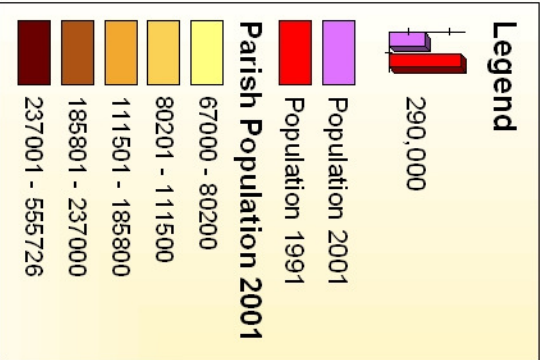

# APPENDIX 20A : Jamaica - Population by Parish Showing Major Urban Centres

Urban Centre	Population 2001	Population 1991
Santa Cruz	10800	8200
Ocho Rios	15800	8300
Savanna-La-Mar	19900	16600
Old Harbour	23800	18400
Mandeville	47500	40600
May Pen	57300	46600
Montego Bay	96500	85100
Spanish Town	131500	114200
Portmore	161700	97000
Port Antonio	14600	13200
KNJA	579100	566200