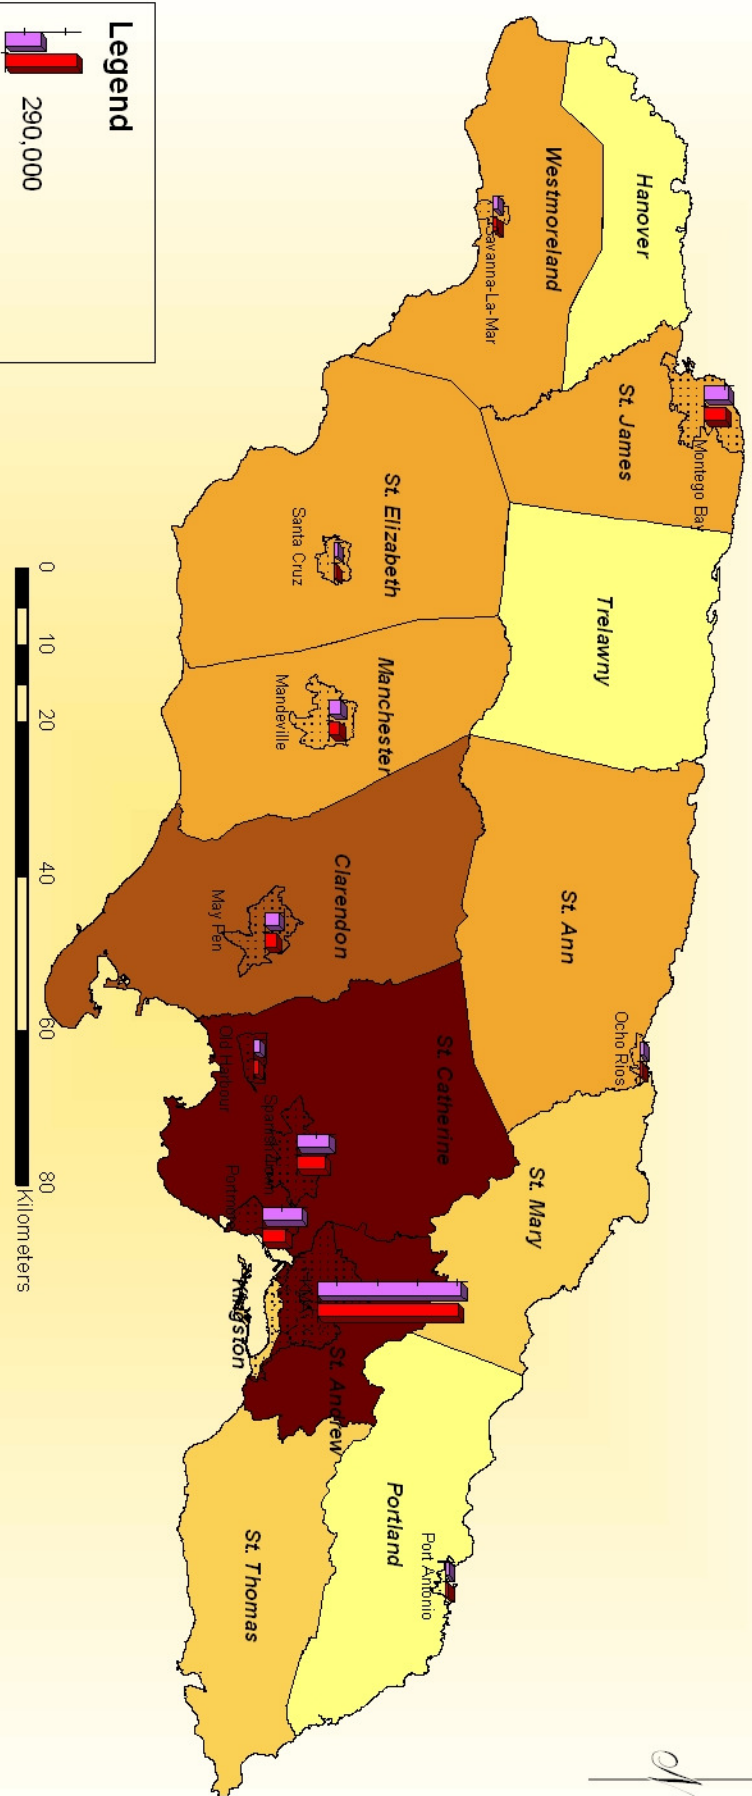

# APPENDIX 20A : Jamaica - Population by Parish Showing Major Urban Centres

Urban Centre	Population 2001	Population 1991
Santa Cruz	10800	8200
Ocho Rios	15800	8300
Savanna-La-Mar	19900	16600
Old Harbour	23800	18400
Mandeville	47500	40600
May Pen	57300	46600
Montego Bay	96500	85100
Spanish Town	131500	114200
Portmore	161700	97000
Port Antonio	14600	13200
KNJA	579100	566200

Prepared by: Planning Institute of Jamaica  
 March 2004  
 Source: Statistical Institute of Jamaica