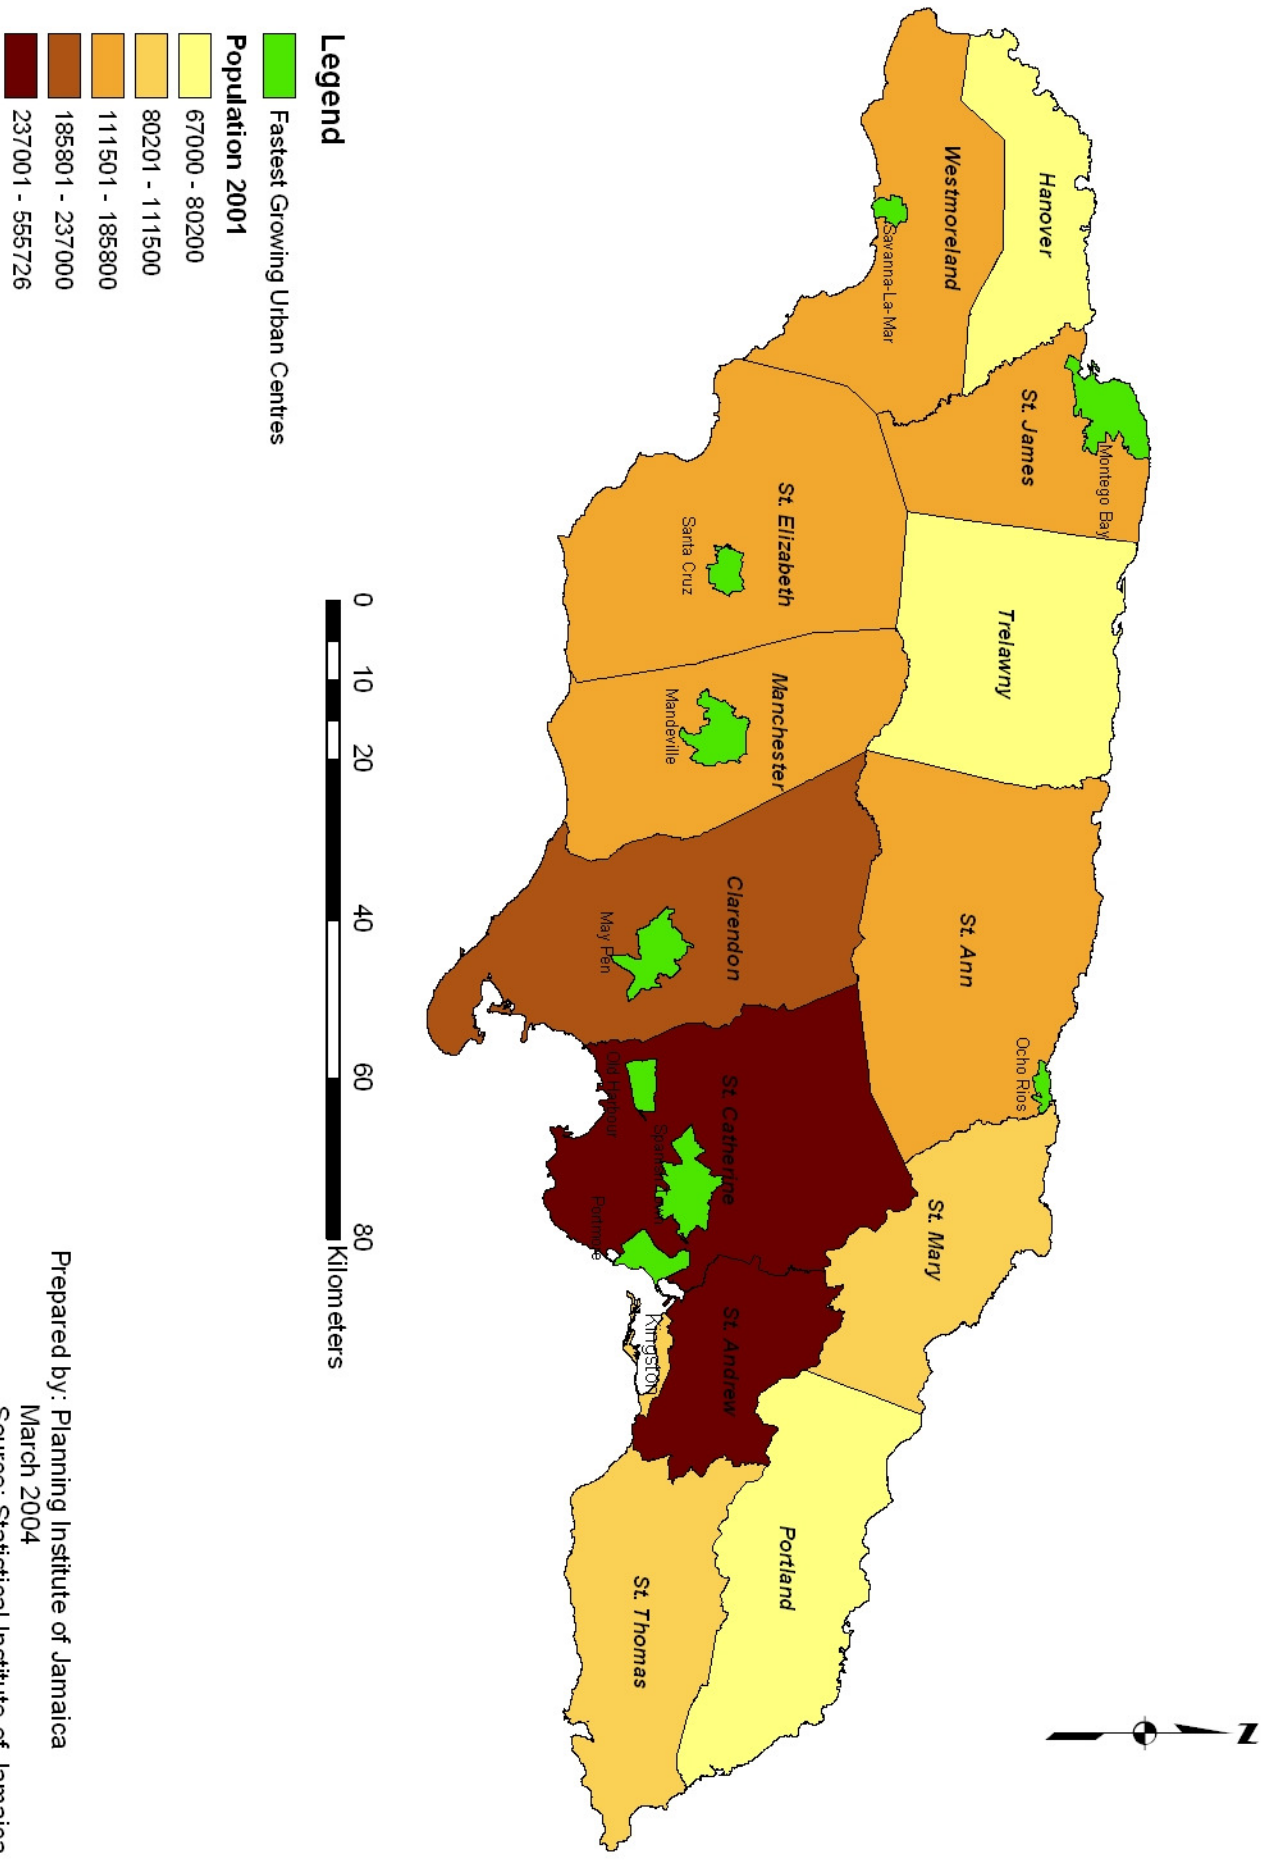

Appendix 20A : Jamaica - Population by Parish Showing Fastest Growing Urban Centres

Prepared by: Planning Institute of Jamaica
 March 2004
 Source: Statistical Institute of Jamaica